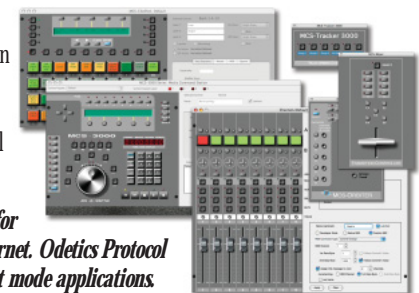

JLCooper Electronics • 142 Arena Street • El Segundo, CA 90245 • ☎ 310-322-9990 • 📠 310-335-0110 • www.jlcooper.com

©2004 JLCooper Incorporated. All Rights Reserved. KeyShot™, RackShot™, MCS-QuickShot™, MCS-ClipShot™, MCS-3000 Series™ and Media Command Station™ are trademarks of JLCooper Electronics. All other brand and product names are trademarks of their respective holders. Prices and Specifications subject to change without notice.